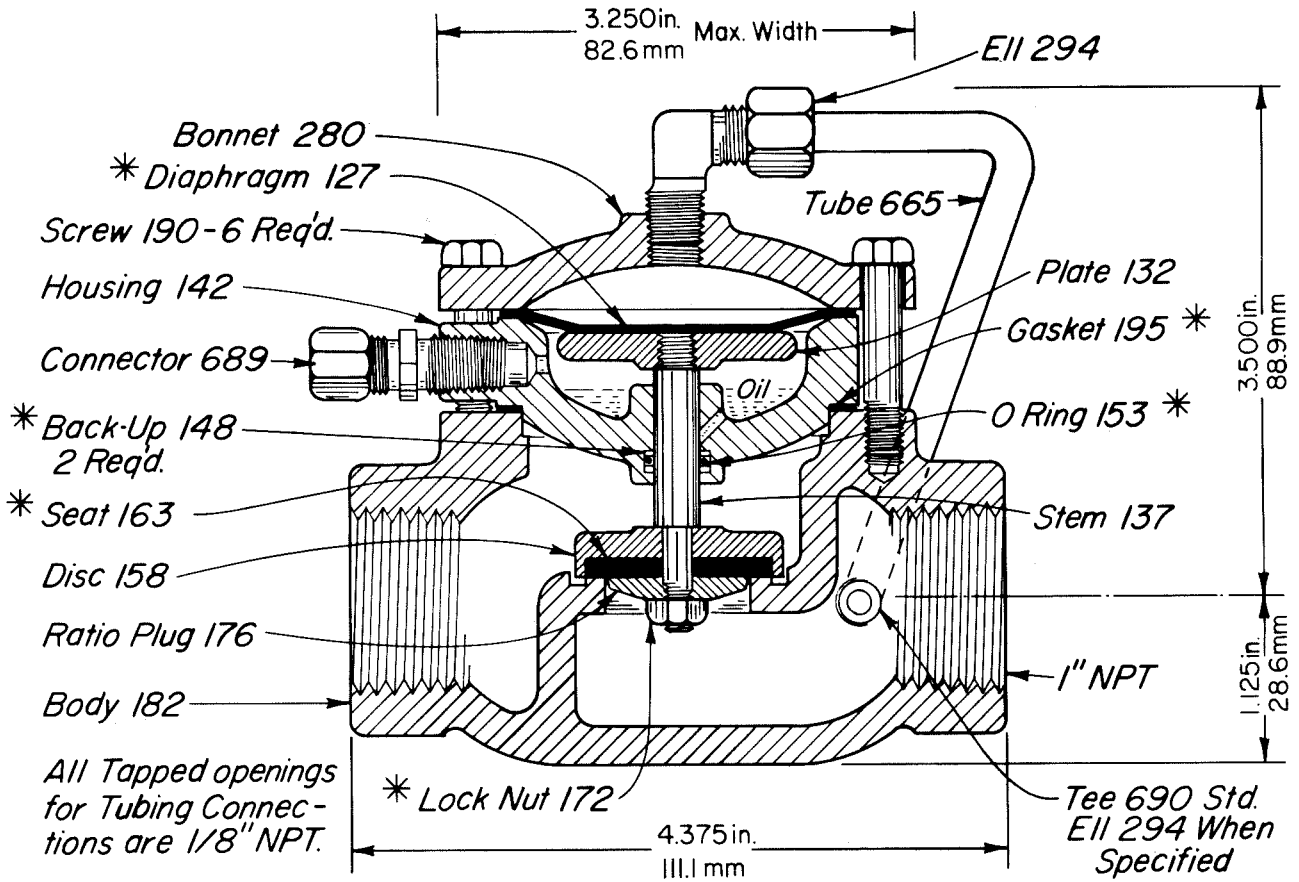

1" SMT-T
 CAST IRON
 125 lbs. W.P.

VALVES AVAILABLE: CAST IRON

CAT. NO.	SIZE	TYPE	BURNER VALVE	DES. PRESS.	OPER. PRESS.
EMY	1"	SCRD.	112 SMT-T	125	125

*These are recommended spare parts and are stocked as repair kits. To order repair kit, specify: 1" MT-T Repair Kit