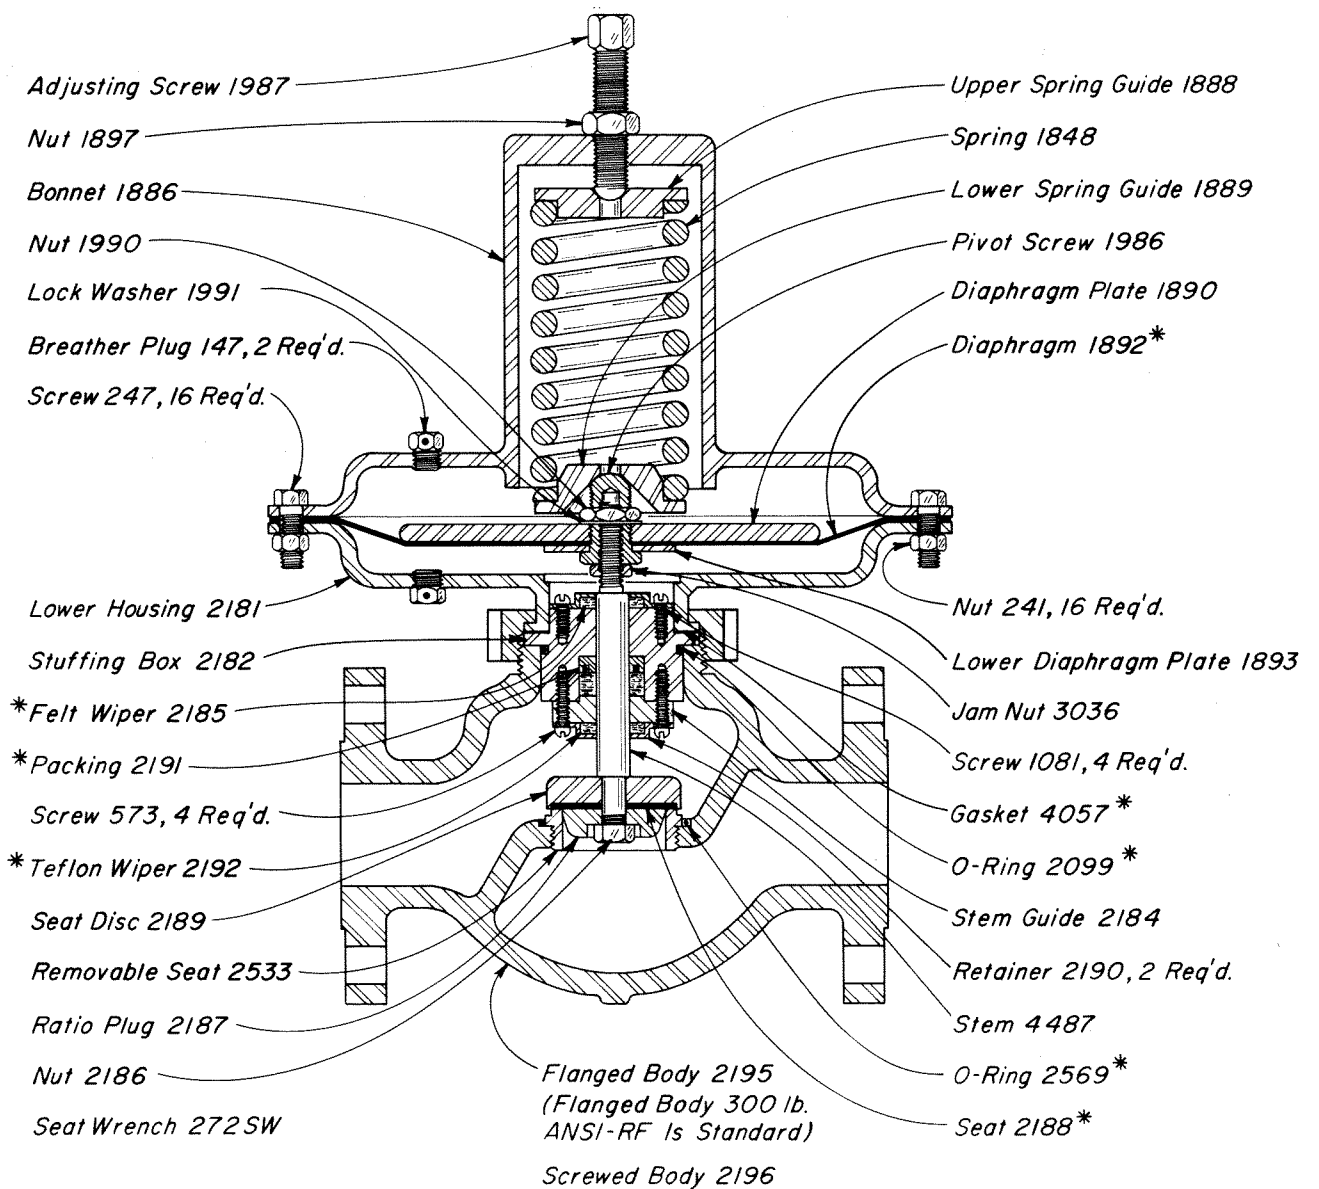

LOW PRESSURE MOTOR VALVES

ADJUSTABLE DOUBLE ACTING STEEL

THRU VALVES AVAILABLE:

CAT. NO.	SIZE TYPE	REG. NO	OPER. PRES.	MAX W.P.	KIT
ERA	2" SCRD.	250 SMT ADA-S	220	500	RUQ
ERB	2" FLGD.	250 FMT ADA-S	220	500	RUQ