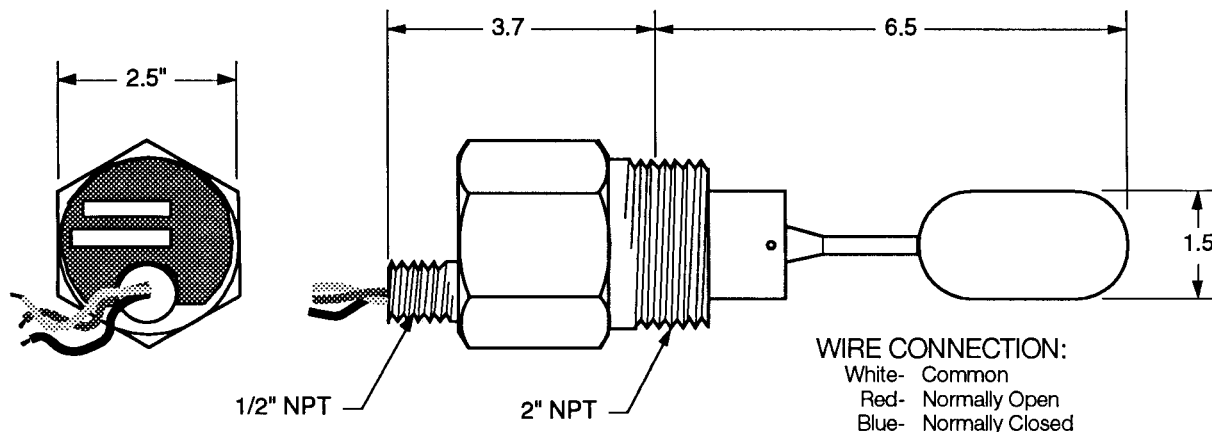

APPLICATIONS:

To electronically sense a specific level in a vessel.

WORKING PRESSURE:

2000 psig maximum

CONTACT RATINGS:

3 Watts Maximum
 0.25 Amps Maximum
 120 VAC
 5 VA
 175 DC Maximum

**HORIZONTAL ELECTRONIC LEVEL SWITCH
 AVAILABLE: STEEL, 2000 lbs. W.P.**

CAT. NO.	ORIFICE SIZE	REG. NO	DES. PRESS.	OPER. PRESS.
CEB	1"	1.5" 200 HELS	2000	2000
CEC	2"	2" 200 HELS	2000	2000

NOTE: 200 HELS also available with 1 1/2" NPT connection on request.