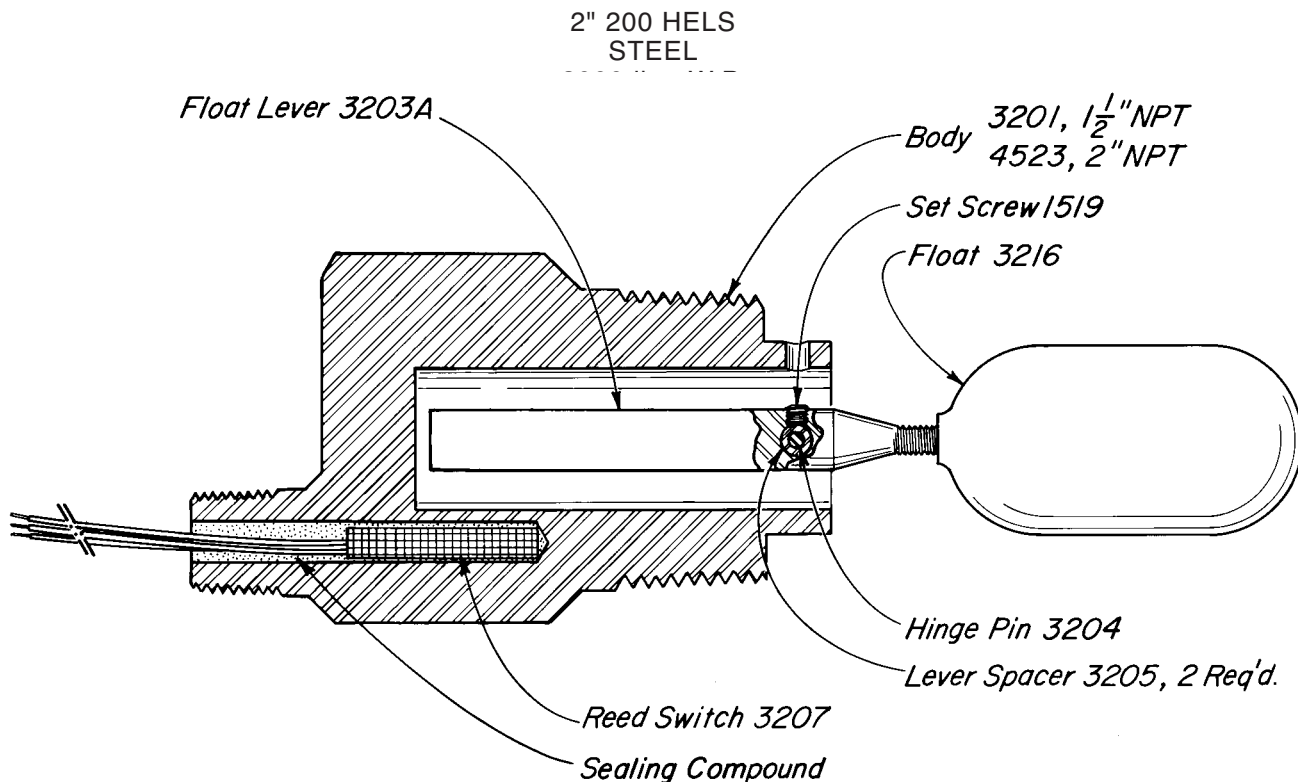

APPLICATIONS:

To electronically sense a specific level in a vessel.

WORKING PRESSURE:

2000 psig maximum

CONTACT RATINGS:

3 Watts Maximum
 0.25 Amps Maximum
 120 VAC
 5 VA
 175 DC Maximum

**HORIZONTAL ELECTRONIC LEVEL SWITCH
 AVAILABLE: STEEL, 2000 lbs. W.P.**

CAT. NO.	ORIFICE SIZE	REG. NO	DES. PRESS.	OPER. PRESS.
CEB	1"	1.5" 200 HELS	2000	2000
CEC	2"	2" 200 HELS	2000	2000

NOTE: 200 HELS also available with 1 1/2" NPT connection on request.